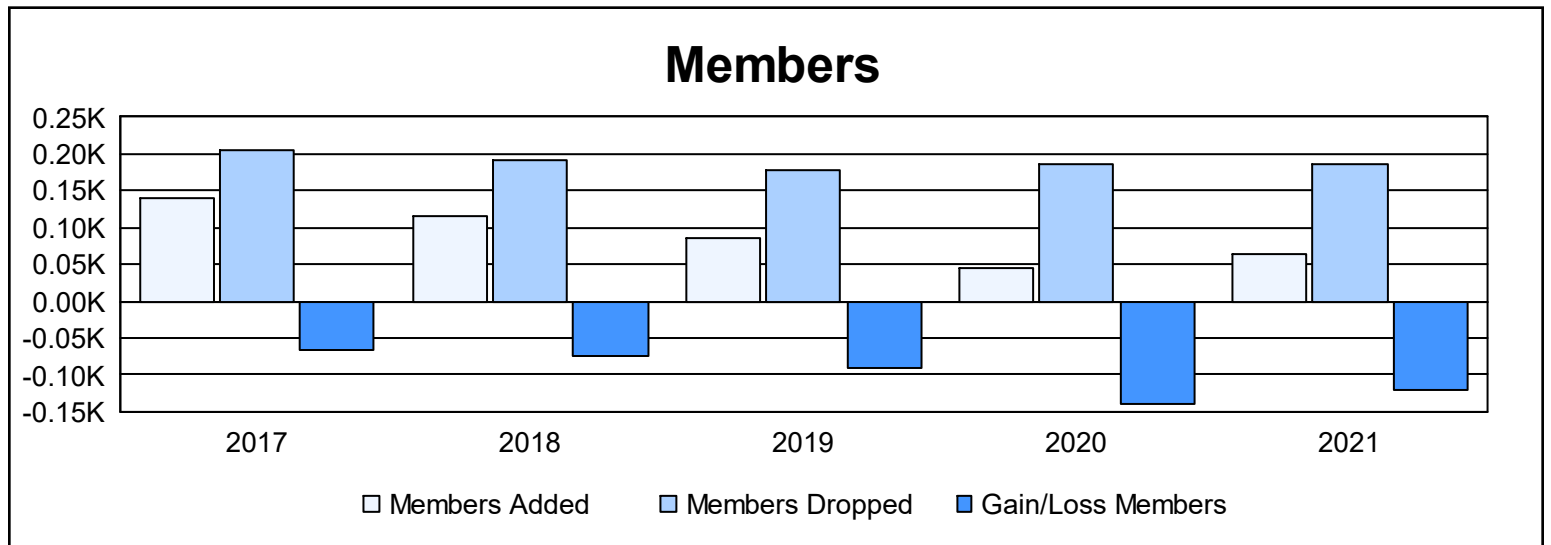

Year	New Clubs	Dropped Clubs	Gain/ Loss Clubs	New Members	Charter Members	Reinstate Members	Transfer Members	Total Member Added	Total Members Dropped	Gain/ Loss Members
2016-2017	1	3	-2	107	24	0	8	139	206	-67
2017-2018	0	3	-3	86	14	1	15	116	191	-75
2018-2019	0	4	-4	66	7	0	14	87	178	-91
2019-2020	0	5	-5	40	1	1	4	46	186	-140
2020-2021	0	2	-2	48	1	1	14	64	185	-121
Average	0	3	-3	69	9	1	11	90	189	-99

Membership Composition June 2021 Cumulative

Gender Composition June 2021 Cumulative