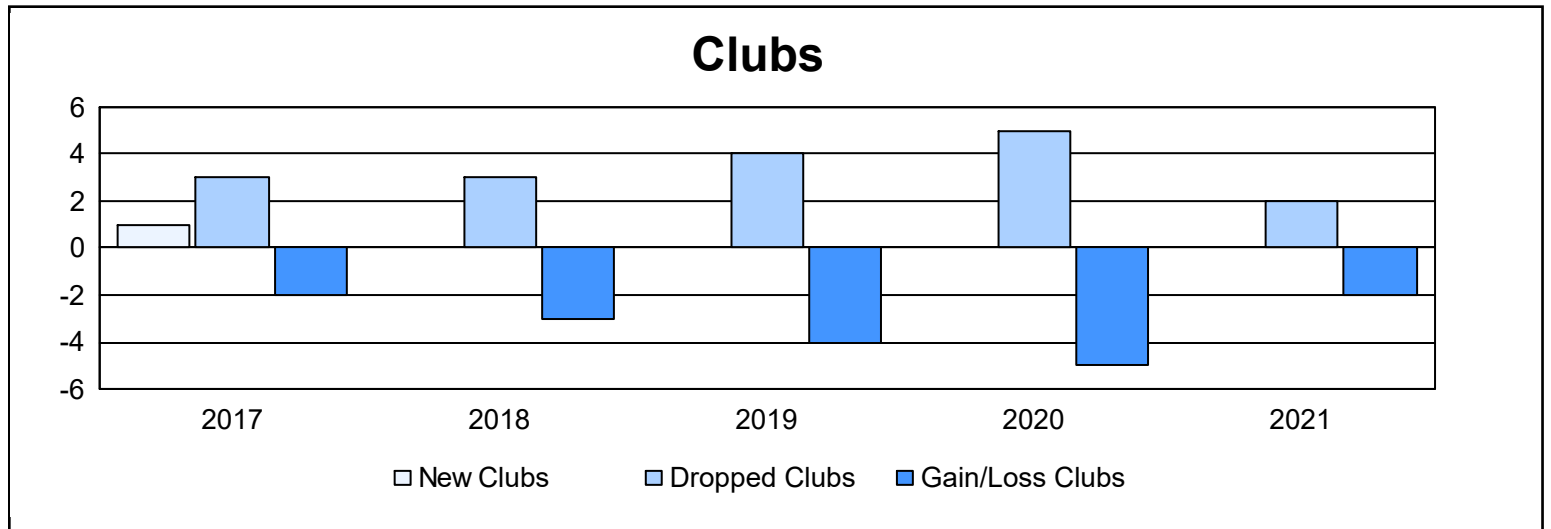

Year	New Clubs	Dropped Clubs	Gain/ Loss Clubs	New Members	Charter Members	Reinstate Members	Transfer Members	Total Member Added	Total Members Dropped	Gain/ Loss Members
2016-2017	1	3	-2	107	24	0	8	139	206	-67
2017-2018	0	3	-3	86	14	1	15	116	191	-75
2018-2019	0	4	-4	66	7	0	14	87	178	-91
2019-2020	0	5	-5	40	1	1	4	46	186	-140
2020-2021	0	2	-2	48	1	1	14	64	185	-121
Average	0	3	-3	69	9	1	11	90	189	-99

Membership Composition June 2021 Cumulative

Gender Composition June 2021 Cumulative